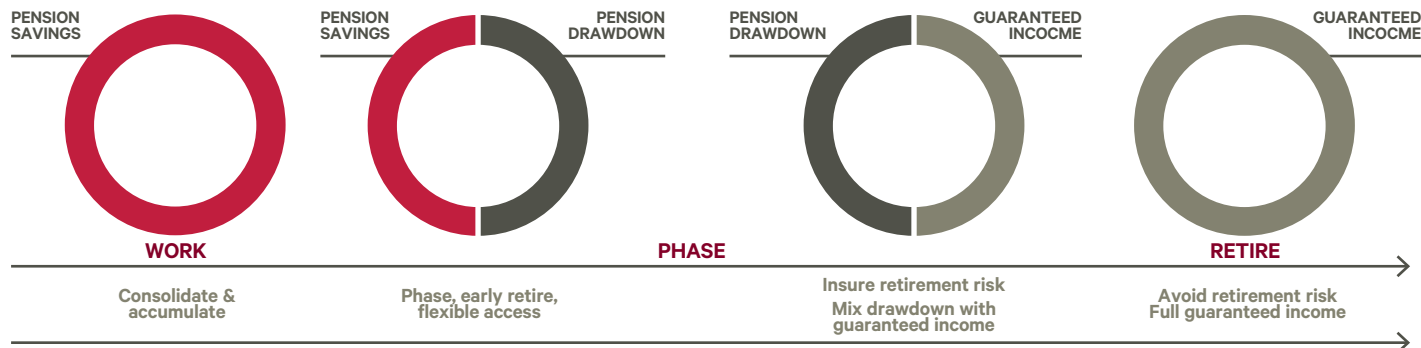

## The Retirement Account in a nutshell

The Retirement Account (TRA) is a modern retirement solution that allows clients to:

- Consolidate pensions and continue to invest and accumulate
- Progress into retirement using automated phased drawdown of tax-free cash, with a choice of flexible income drawdown, guaranteed income or a blend of both
- Access guaranteed income via an individually written annuity within the pension wrapper, which can be paid out or reinvested, providing many tax advantages
- Invest in a choice of over 2000 funds (and growing), with model portfolio manager, auto-rebalancing and ability to assign different strategies pre-and post-retirement
- Phase annuitisation to secure income as needed later in retirement

### Your special terms

Tiered annual product charge (deducted monthly)	Charge %
Tier 1 - up to £150,000	0.20%
Tier 2 - Between £150,000 and £1 million	0.18%
Tier 3 - Above £1 million	0.10%